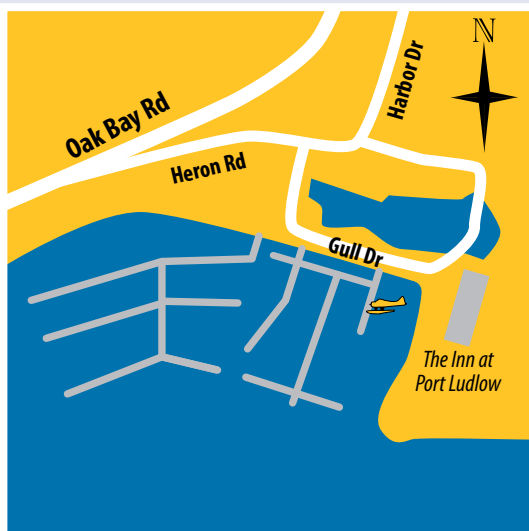

Jefferson County's

Fastest Seattle Connection!

- Three flights every day to/from Port Hadlock and Port Ludlow!
- Only 25 minutes to/from convenient Lake Union in downtown Seattle!
- Complimentary ground shuttle between Lake Union and Seattle-Tacoma International Airport!
- Nominally-priced shuttle between Port Townsend and Port Hadlock operated by Rocket Transportation!
- Gorgeous scenic flight over the Kitsap Peninsula and Puget Sound into the heart of Seattle!
- Book online or toll-free by phone!

Fares:

One-way/Round-trip: \$79/\$158

Web special (selected flights): \$49 one-way

Service Notes:

- Typical flight routing is Seattle–Port Ludlow–Port Hadlock–Seattle. However, routing will vary depending on bookings, and arrival and departure times may therefore vary from those shown by 10 minutes either way. No flights are guaranteed to be non-stop.
- Passengers should be on the departure docks 20 minutes prior to scheduled departure time. Pilot will conduct check-in on arrival. Photo ID may be required.
- Maximum baggage allowance is 24 lbs. per person. Small soft-sided bags are preferable to large, hard suitcases.

Port Ludlow Service Location: Marina at The Resort at Port Ludlow, near the fuel dock

Port Hadlock Service Location: Marina at The Inn at Port Hadlock, near foot of the ramp

Schedule and fares are correct as of publication but are subject to change without notice. Fares include all taxes but exclude fuel surcharge, if any.