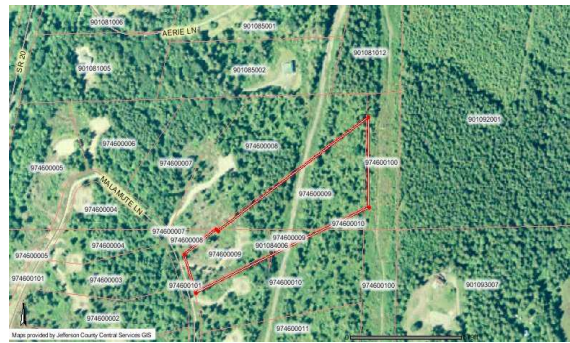

BIG 6.6 acre Gorgeous View Acreage!!

Basement level view

Wind up the driveway to your sunny building site. Views of Discovery Bay and Mountains from basement and even better from main levels of your new home. And a bonus, behind the house a very large flat area for your gardens, ADU, studio, garages or just forests.....

**Lot 9 Malamute
Mountain Vista Estates
4 bedroom septic permit
Private well**

\$265,000

Call agent for gate code & information

EXECUTIVE

Nancy Stelow 360-385-1169
www.nancystelow.com
Port Townsend, WA 98368
nancy@nancystelow.com