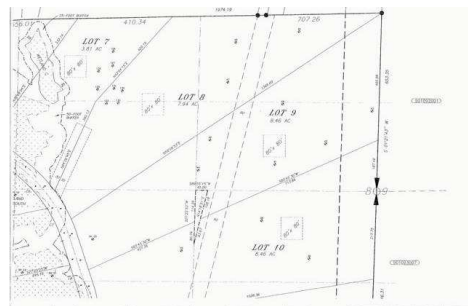

BIG 6.6 acre Gorgeous View Acreage!!

Basement level view

Wind up the driveway to your sunny building site. Views of Discovery Bay and Mountains from basement and even better from main levels of your new home. And a bonus, behind the house a very large flat area for your gardens, ADU, studio, garages or just forests.....

**Lot 9 Malamute
Mountain Vista Estates
4 bedroom septic permit
Private well**

\$265,000

Call agent for gate code & information

EXECUTIVE

Nancy Stelow 360-385-1169
www.nancystelow.com
Port Townsend, WA 98368
nancy@nancystelow.com