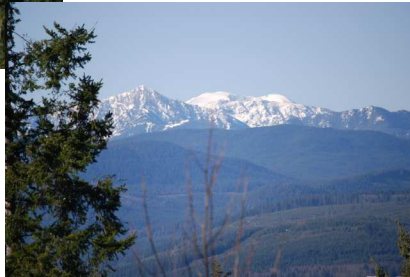

BIG 6.6 acre Gorgeous View Acreage!!

Basement level view

Wind up the driveway to your sunny building site. Views of Discovery Bay and Mountains from basement and even better from main levels of your new home. And a bonus, behind the house a very large flat area for your gardens, ADU, studio, garages or just forests.....