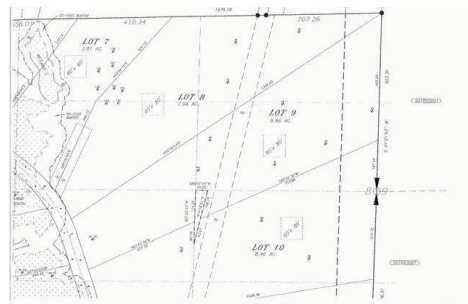

BIG 6.6 acre Gorgeous View Acreage!!

Basement level view

Wind up the driveway to your sunny building site. Views of Discovery Bay and Mountains from basement and even better from main levels of your new home. And a bonus, behind the house a very large flat area for your gardens, ADU, studio, garages or just forests.....

**Lot 9 Malamute
Mountain Vista Estates
4 bedroom septic permit
Private well**

\$265,000

Call agent for gate code & information

EXECUTIVE

Nancy Stelow 360-385-1169
www.nancystelow.com
Port Townsend, WA 98368
nancy@nancystelow.com